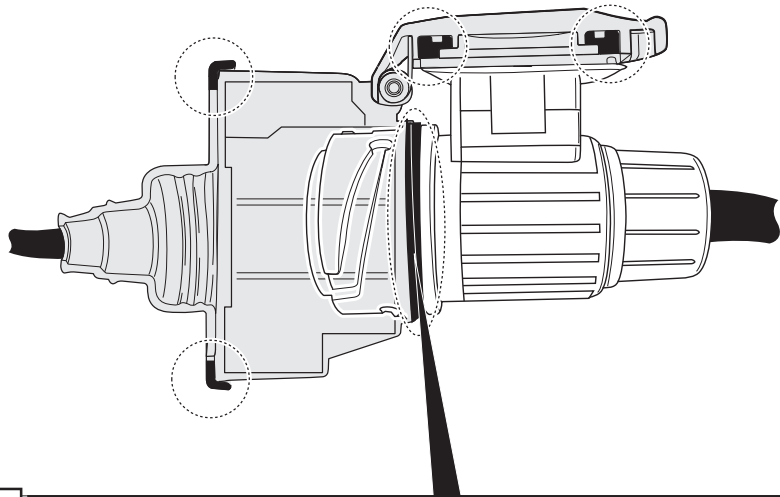

INFO : Ring.

INFO

INFO : Adapt.